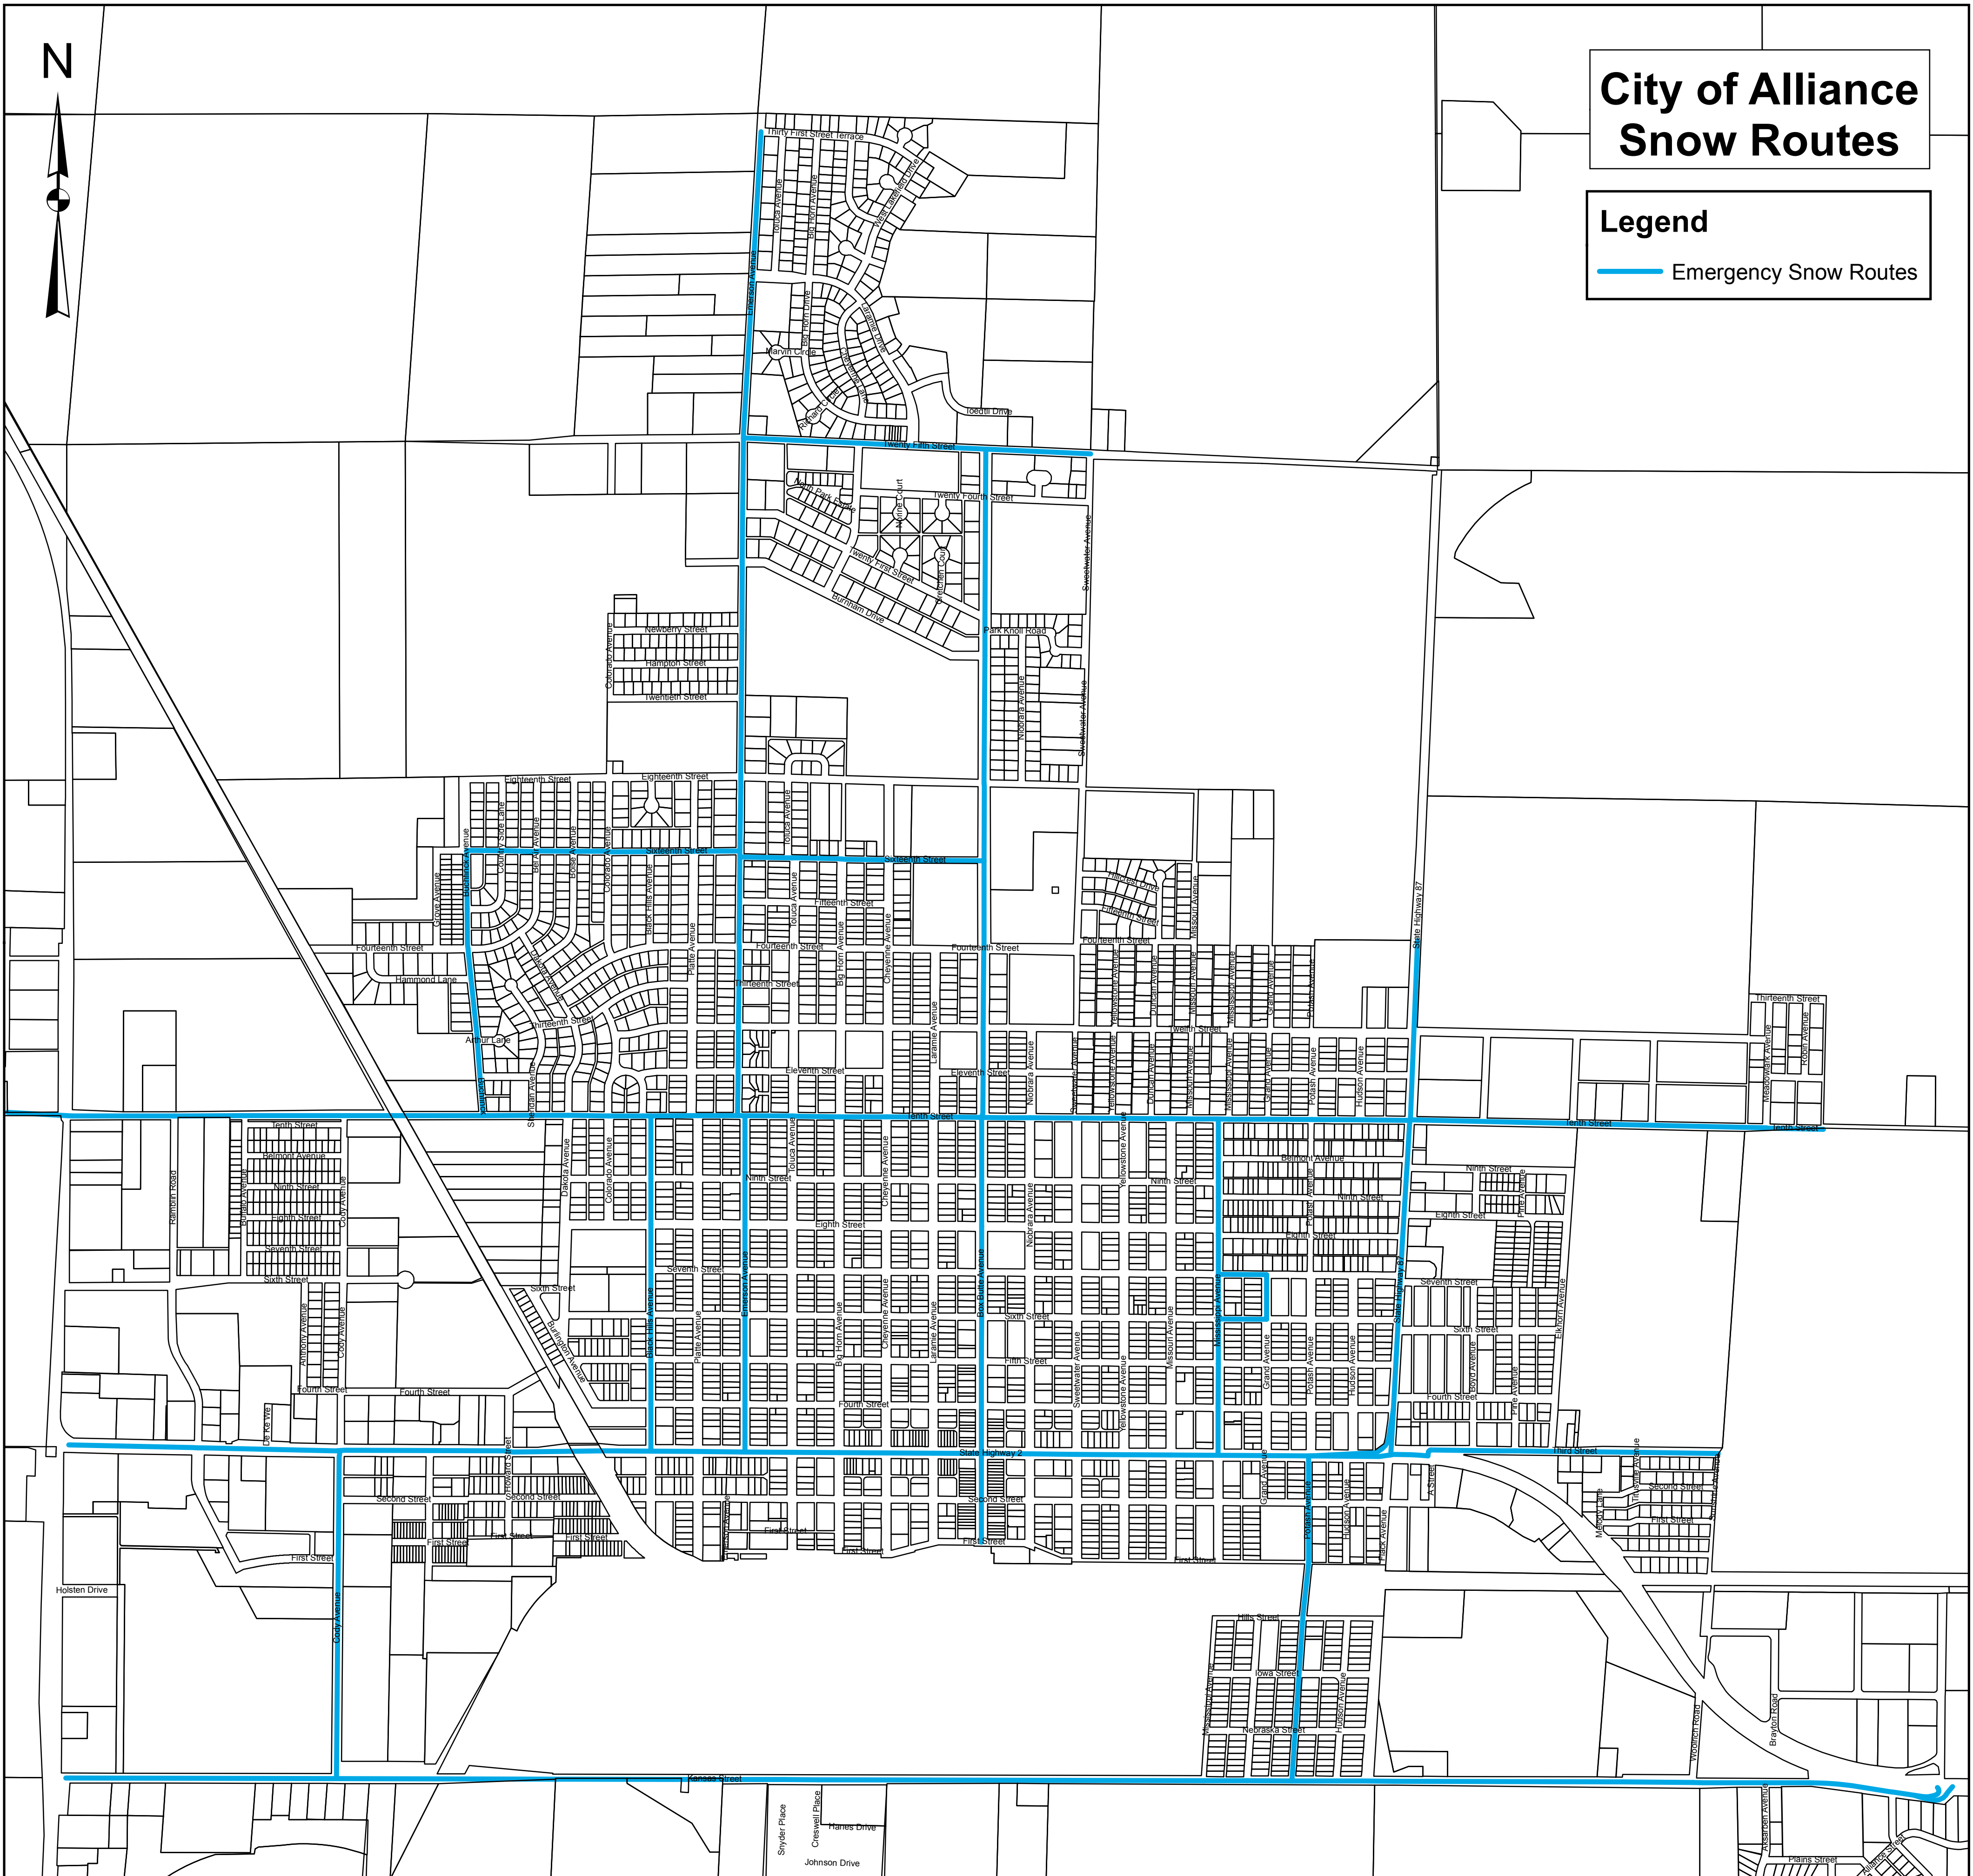

N

City of Alliance Snow Routes

Legend

Emergency Snow Routes

Map Created 11/14/2016
Provided By
MIS/GIS