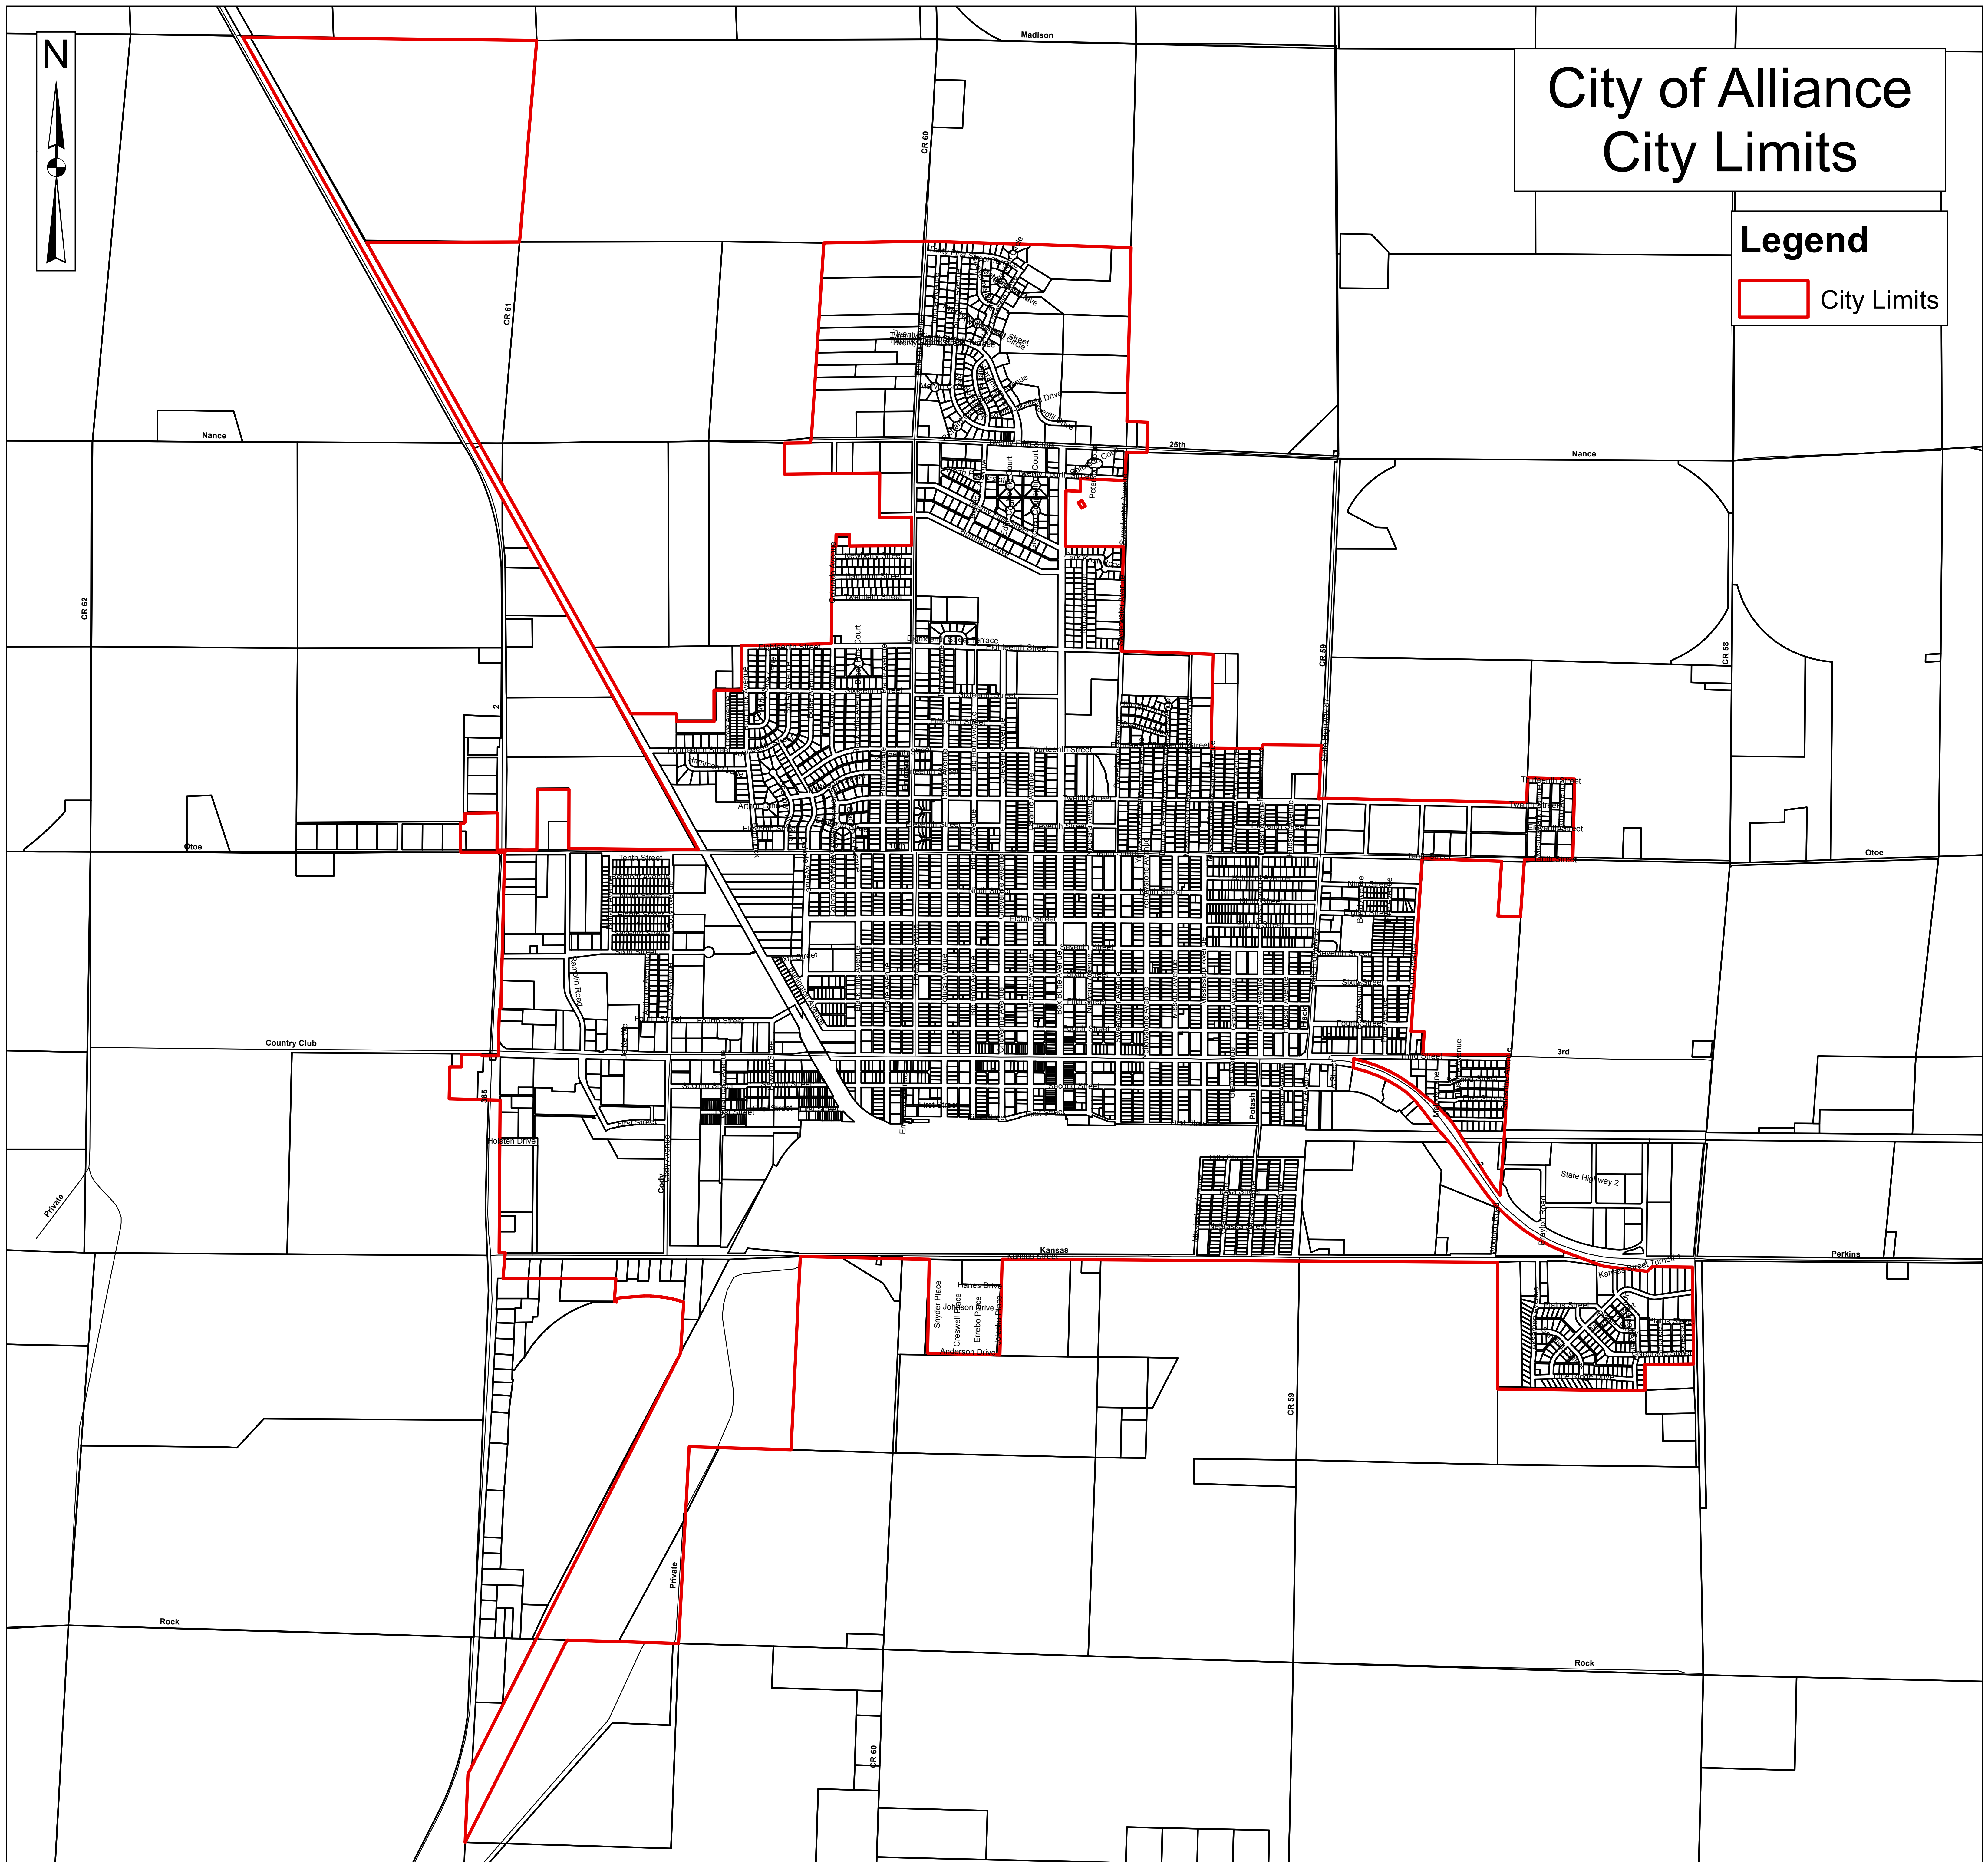

City of Alliance City Limits

Legend
 City Limits

1 inch = 769.79 feet